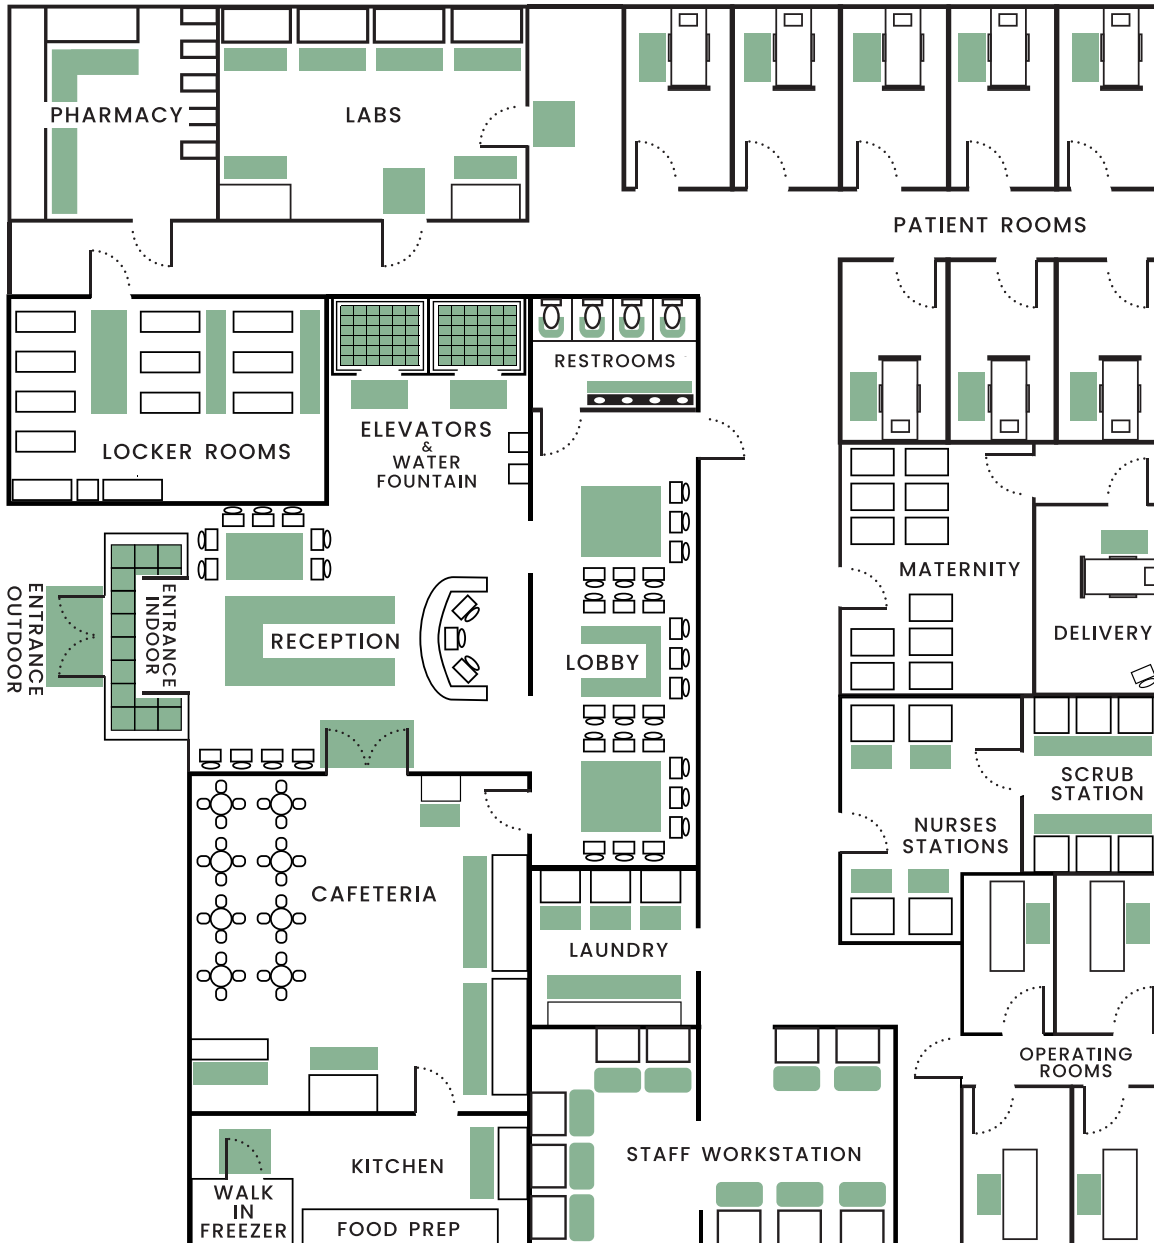

# Mat Placement Guide

## Healthcare

Area	Product Recommended
Entrance Outdoor	SuperScrape Plus®
Entrance Outdoor	Brush Hog™
Entrance Outdoor	SuperScrape™ Impressions
Entrance Indoor	WaterHog®
Entrance Indoor	WaterHog® Inlay
Entrance Indoor	ColorStar®
Entrance Indoor	ColorStar® Impressions
Lobby/Reception	WaterHog® Eco Elite Roll Goods
Lobby/Reception	ColorStar®
Operating Rooms	Cushion Station™   <i>with holes</i>
Operating Rooms	Complete Comfort™ II
Operating Rooms	Sure Stride®
Scrub Stations	Comfort Flow™
Nurses Stations	Hog Heaven Prime®
Nurses Stations	Hog Heaven® Marble Top
Labs	Hog Heaven Prime®
Pharmacy	Hog Heaven® Fashion
Staff Workstations	Hog Heaven Prime®
Patient Rooms   <i>Bedside</i>	Hog Heaven® Plush
Patient Rooms   <i>Showers</i>	Wet Step®
Locker Rooms	Cushion Station™   <i>with holes</i>
Locker Rooms   <i>Showers</i>	Wet Step®
Restrooms	CleanShield® Urinal
Restrooms	CleanShield® Commode
Restrooms   <i>Sink</i>	Sure Stride®
Water Fountain	WaterHog®
Water Fountain	Sure Stride®
Cafeteria   <i>Food/drink</i>	WaterHog®
Cafeteria   <i>Food/drink</i>	Sure Stride®
Kitchen   <i>Workstation</i>	Comfort Flow™
Kitchen   <i>Workstation</i>	Cushion Station™   <i>with holes</i>
Kitchen   <i>Freezer</i>	Traction Tread