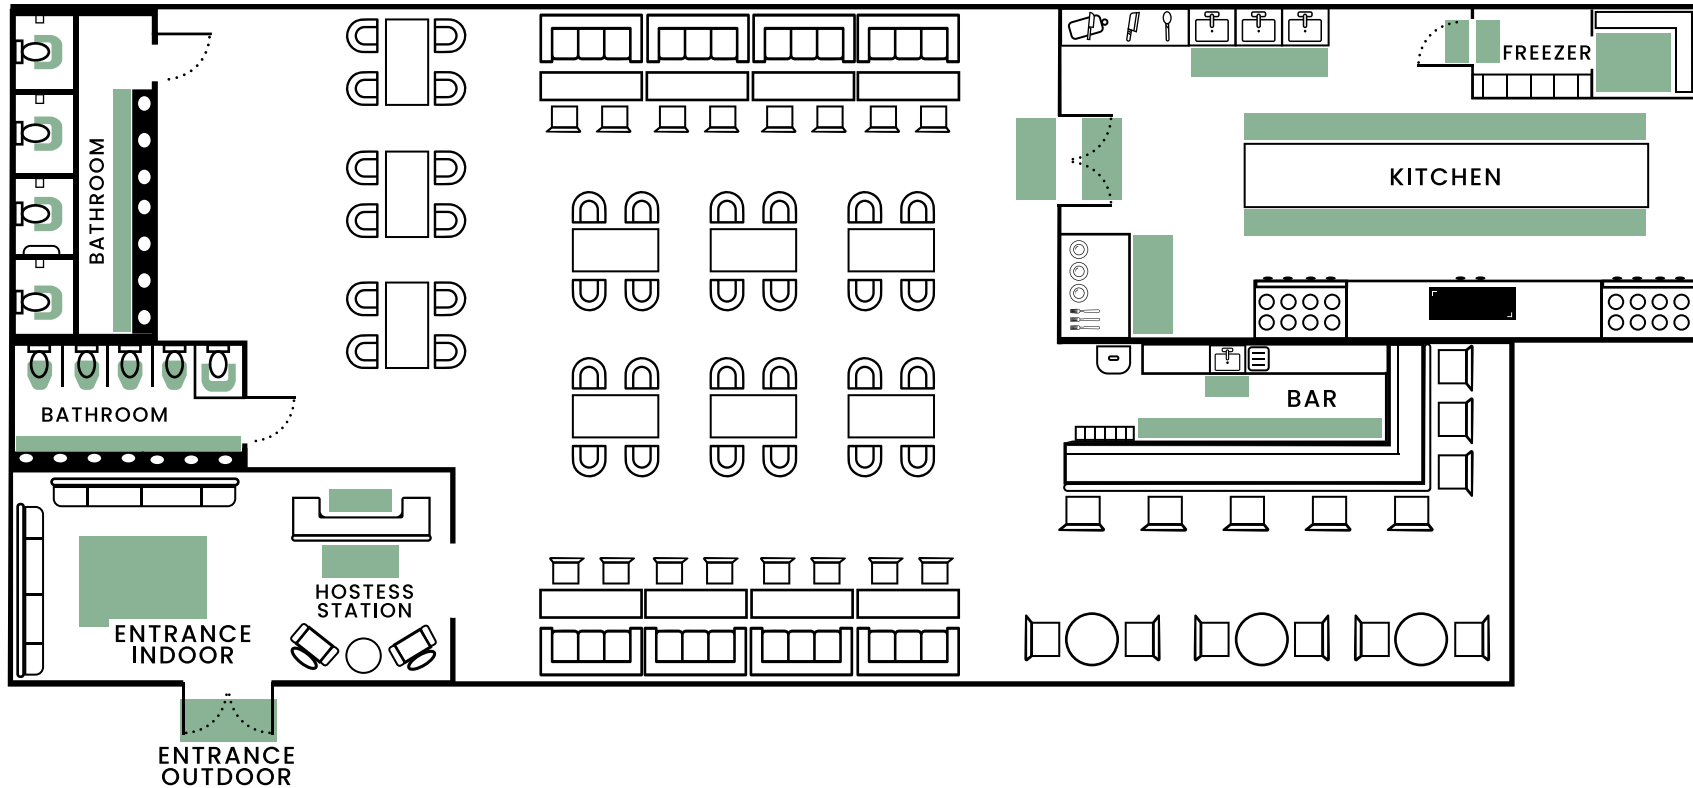

Mat Placement Guide

Food Service / Restaurant

Area	Product Recommended	Area	Product Recommended
Entrance Outdoor	SuperScrape Plus®	Drink Fountains	SuperScrape Plus®
Entrance Outdoor	Brush Hog™	Drink Fountains	WaterHog®
Entrance Outdoor	SuperScrape™ Impressions	Drink Fountains	Sure Stride®
Entrance Indoor	WaterHog®	Kitchen <i>Transition</i>	Grease Hog
Entrance Indoor	WaterHog® Inlay	Kitchen <i>Workstation</i>	Comfort Flow™
Entrance Indoor	ColorStar®	Kitchen <i>Workstation</i>	Cushion Station™ <i>with holes</i>
Entrance Indoor	ColorStar® Impressions	Kitchen <i>Freezer</i>	Traction Tread
Hostess Station	Hog Heaven Prime®	Kitchen <i>Freezer</i>	Safety Scrape™
Bar	Comfort Flow™	Restrooms	CleanShield® Urinal
Bar	Complete Comfort™ II	Restrooms	CleanShield® Commode
Bar	Cushion Station™	Restrooms <i>Sink</i>	Sure Stride®